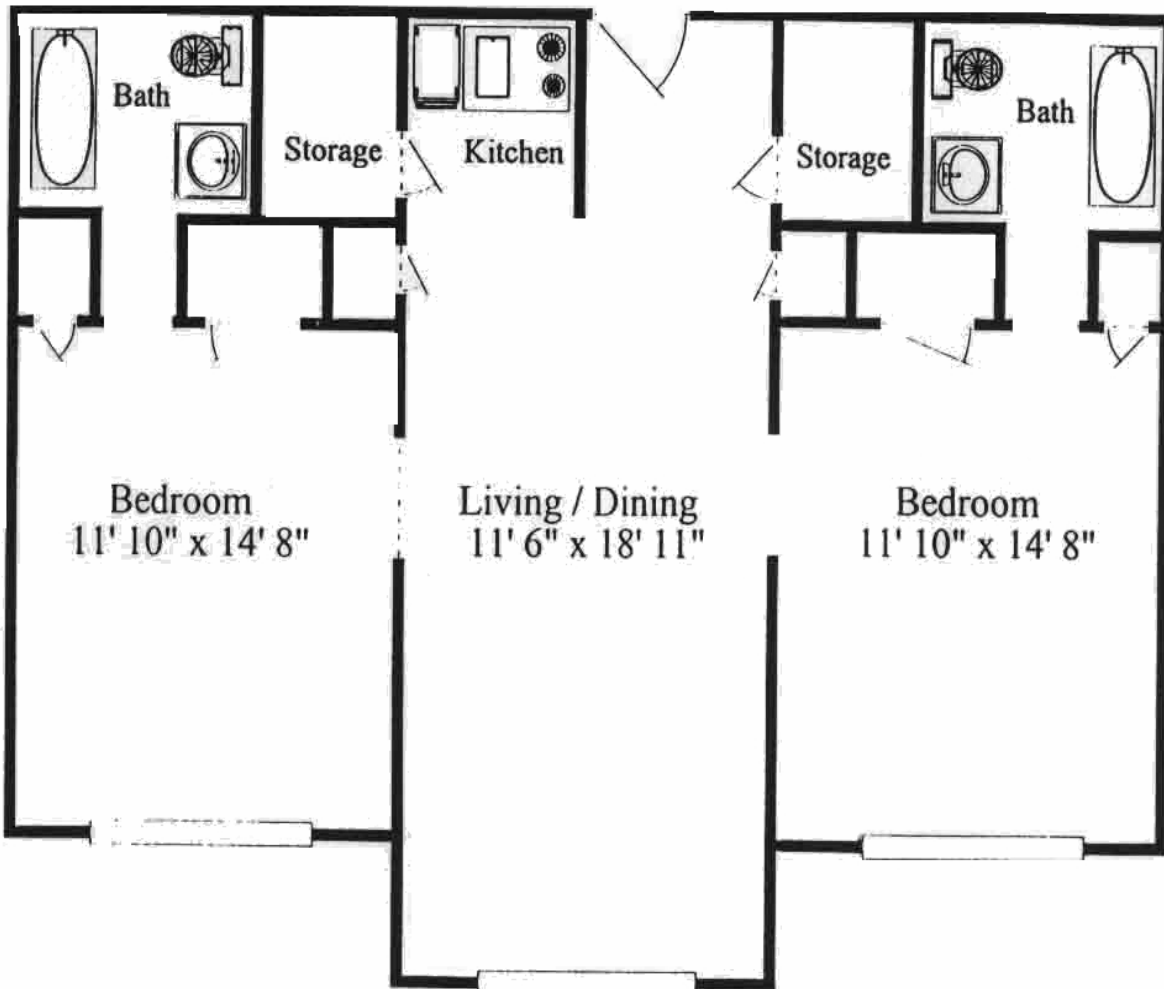

FLOOR PLANS & RATES

Studio—410 Square Feet

Call Linda Kirkner for more information about availability and rates.

540-443-3415

Rent includes 24-hour health care assistance, three hot meals a day plus one snack, weekly housekeeping and laundering of flat linens, all utilities except phone, cable and internet, grounds and apartment maintenance, night-time security, planned activities, and all the benefits of being part of the Warm Hearth Village community.

FLOOR PLANS & RATES

One bedroom—570 Square Feet

Call Linda Kirkner for more information about availability and rates.

540-443-3415

Rent includes 24-hour health care assistance, three hot meals a day plus one snack, weekly housekeeping and laundering of flat linens, all utilities except phone, cable and internet, grounds and apartment maintenance, night-time security, planned activities, and all the benefits of being part of the Warm Hearth Village community.

FLOOR PLANS & RATES

Two bedroom—815 Square Feet

Call Linda Kirkner for more information about availability and rates.

540-443-3415

Rent includes 24-hour health care assistance, three hot meals a day plus one snack, weekly housekeeping and laundering of flat linens, all utilities except phone, cable and internet, grounds and apartment maintenance, night-time security, planned activities, and all the benefits of being part of the Warm Hearth Village community.