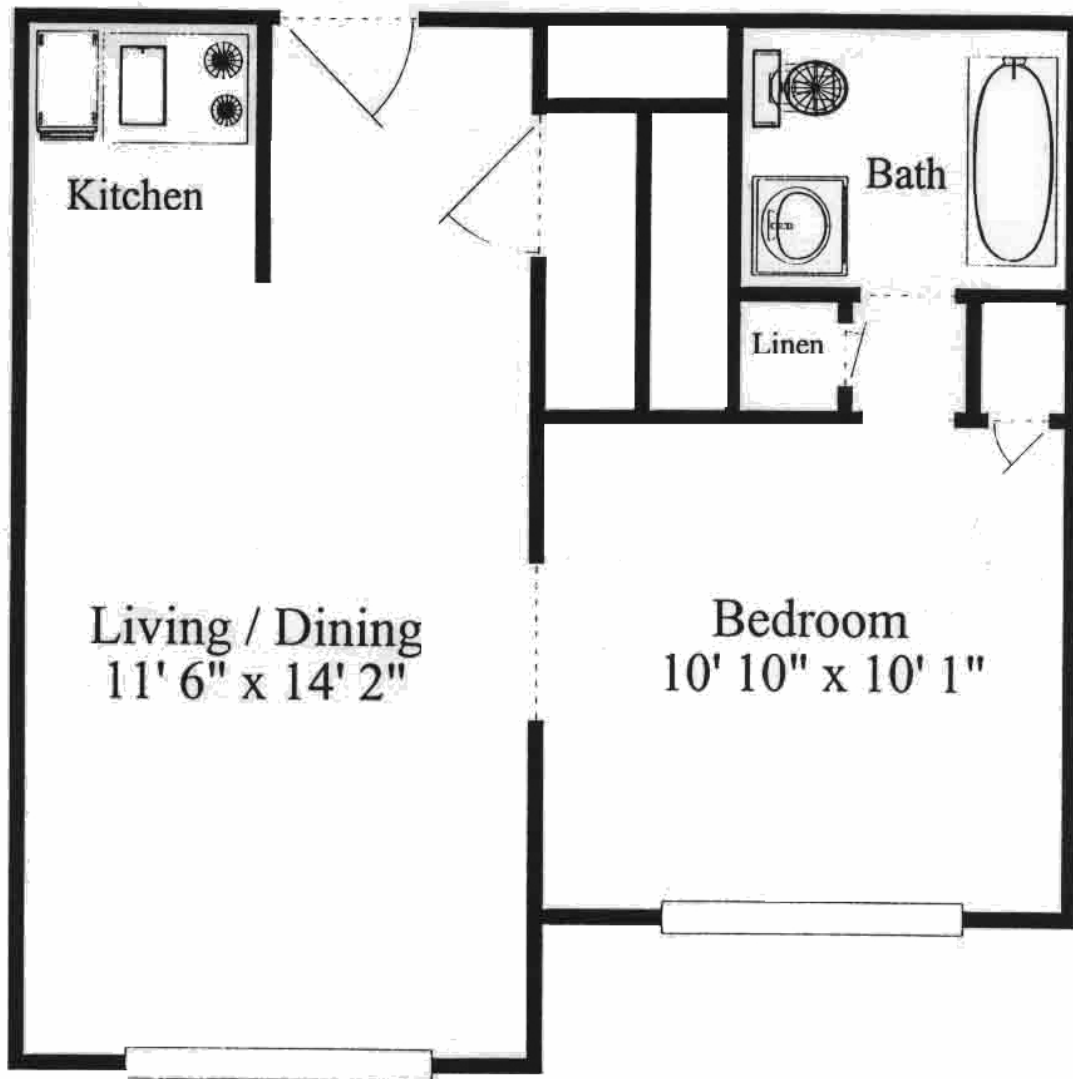

FLOOR PLANS & RATES

Studio—410 Square Feet

Call Linda Kirkner for more information about availability and rates.

540-443-3415

Rent includes 24-hour health care assistance, three hot meals a day plus one snack, weekly housekeeping and laundering of flat linens, all utilities except phone, cable and internet, grounds and apartment maintenance, night-time security, planned activities, and all the benefits of being part of the Warm Hearth Village community.

FLOOR PLANS & RATES

One bedroom—570 Square Feet

Call Linda Kirkner for more information about availability and rates.

540-443-3415

Rent includes 24-hour health care assistance, three hot meals a day plus one snack, weekly housekeeping and laundering of flat linens, all utilities except phone, cable and internet, grounds and apartment maintenance, night-time security, planned activities, and all the benefits of being part of the Warm Hearth Village community.

FLOOR PLANS & RATES

Two bedroom—815 Square Feet

Call Linda Kirkner for more information about availability and rates.

540-443-3415

Rent includes 24-hour health care assistance, three hot meals a day plus one snack, weekly housekeeping and laundering of flat linens, all utilities except phone, cable and internet, grounds and apartment maintenance, night-time security, planned activities, and all the benefits of being part of the Warm Hearth Village community.