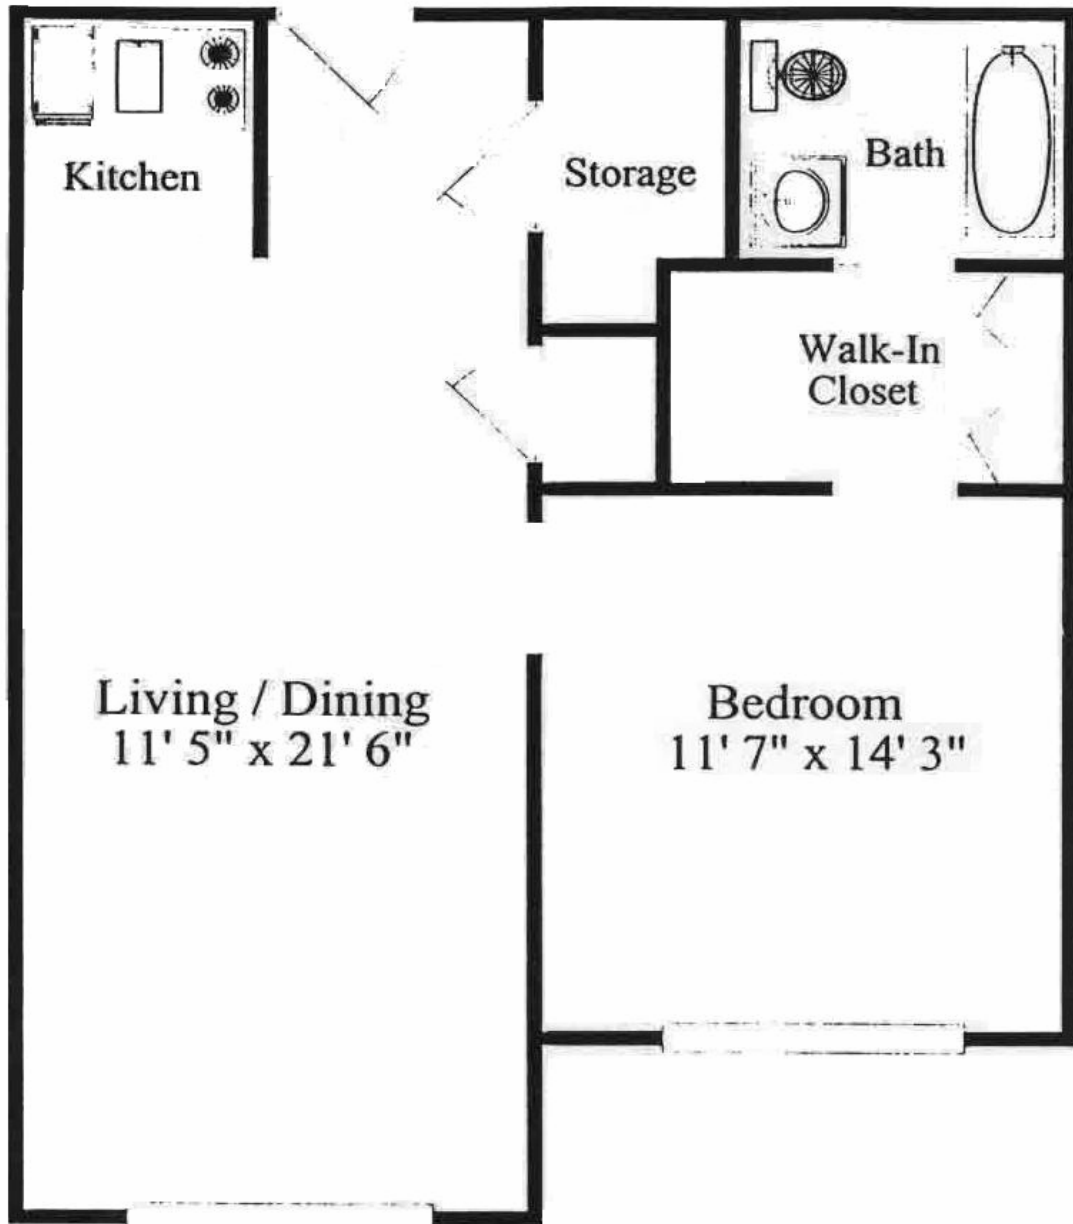

FLOOR PLANS & RATES

Studio—410 Square Feet

Call Linda Kirkner for more information about availability and rates.

540-443-3415

Rent includes 24-hour health care assistance, three hot meals a day plus one snack, weekly housekeeping and laundering of flat linens, all utilities except phone, cable and internet, grounds and apartment maintenance, night-time security, planned activities, and all the benefits of being part of the Warm Hearth Village community.

FLOOR PLANS & RATES

One bedroom—570 Square Feet

Call Linda Kirkner for more information about availability and rates.

540-443-3415

Rent includes 24-hour health care assistance, three hot meals a day plus one snack, weekly housekeeping and laundering of flat linens, all utilities except phone, cable and internet, grounds and apartment maintenance, night-time security, planned activities, and all the benefits of being part of the Warm Hearth Village community.

FLOOR PLANS & RATES

Two bedroom—815 Square Feet

Call Linda Kirkner for more information about availability and rates.

540-443-3415

Rent includes 24-hour health care assistance, three hot meals a day plus one snack, weekly housekeeping and laundering of flat linens, all utilities except phone, cable and internet, grounds and apartment maintenance, night-time security, planned activities, and all the benefits of being part of the Warm Hearth Village community.